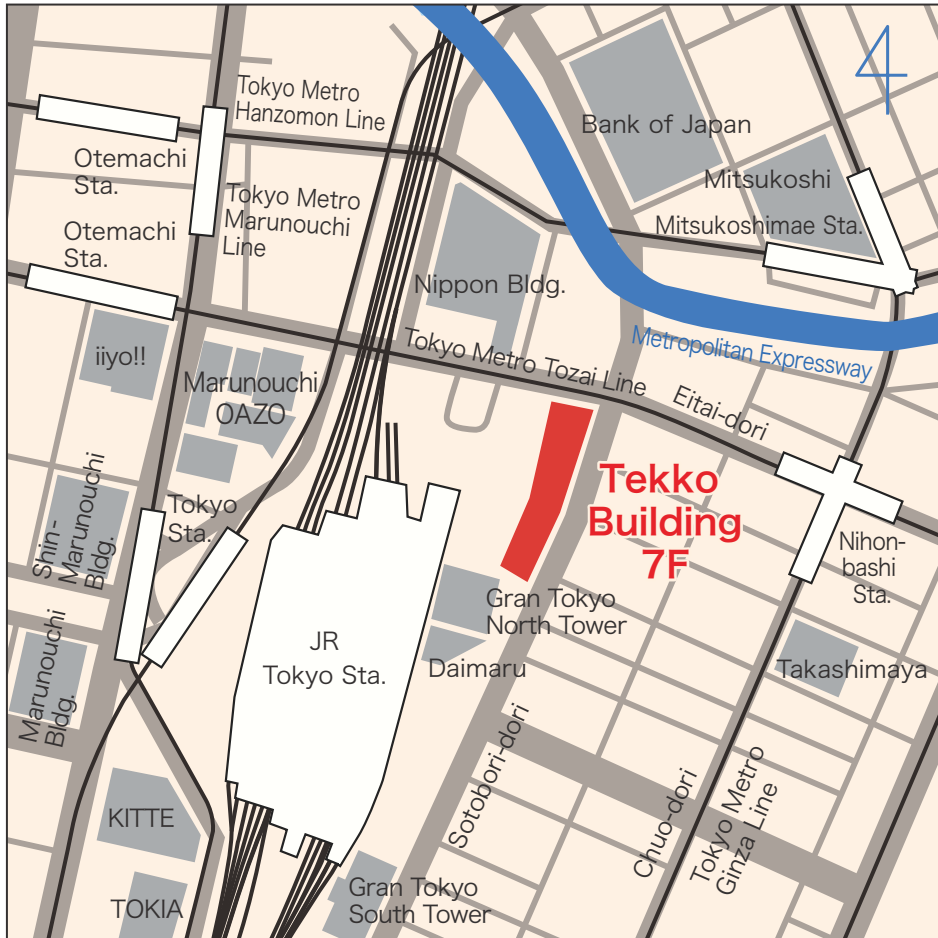

MAP

Tokyo Branch Office

7F, Tekko Building, 1-8-2, Marunouchi, Chiyoda-ku,
Tokyo 100-0005, Japan

[Access]

2 minutes walk from Tokyo Station on JR Line

2 minutes walk from Exit B10 on Otemachi Station on
Tokyo Metro Line

3 minutes walk from Exit A3 on Nihonbashi Station on
Tokyo Metro Line