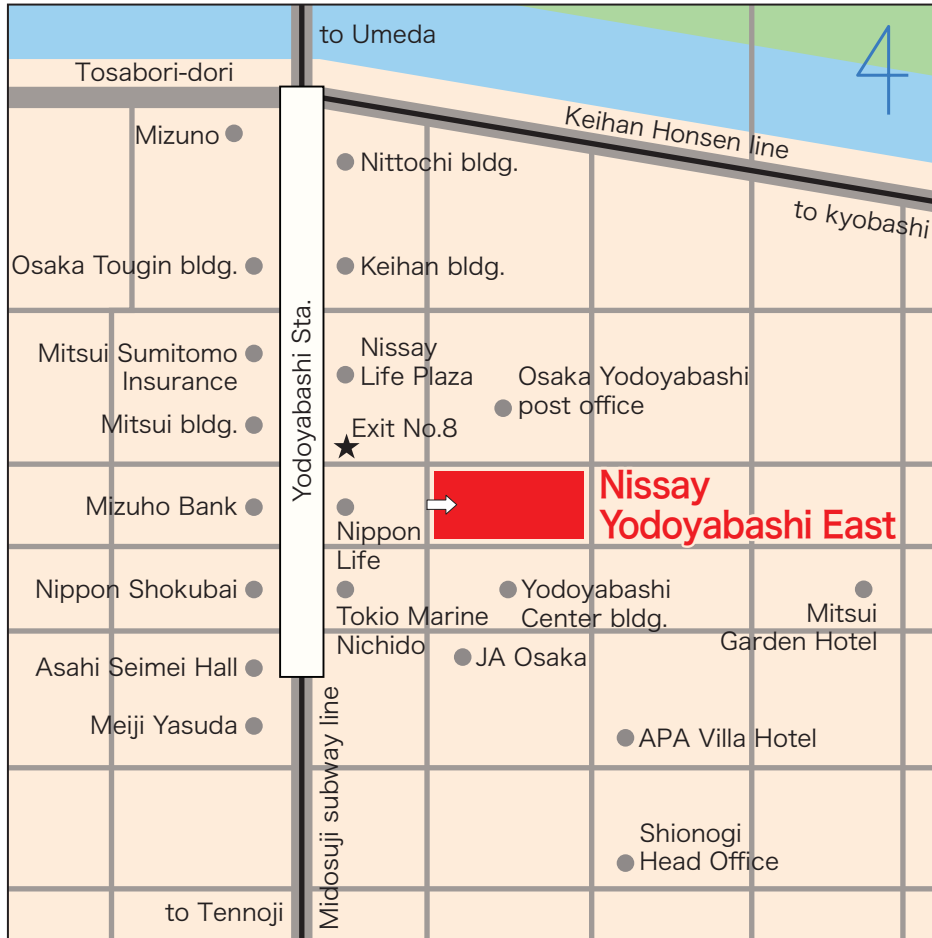

MAP

Yodoyabashi Office

2F, Nissay Yodoyabashi East, 3-13, Imabashi 3-chome,
Chuo-ku, Osaka 541-0042, Japan

【Access】

1 minute walk from Exit 8 on Yodoyabashi Station on
Midosuji Subway Line